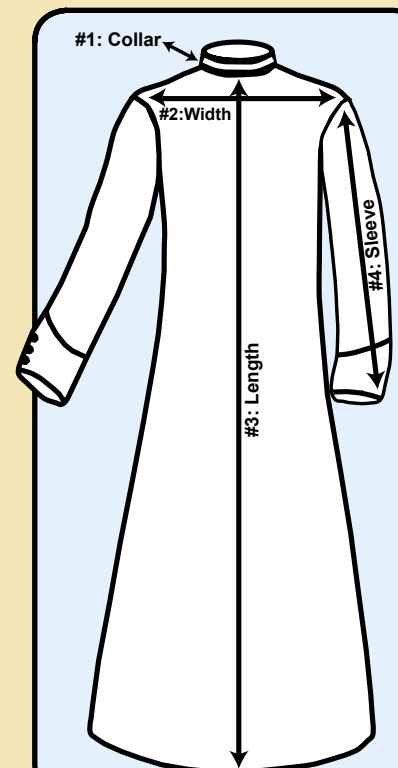

### Measurements for Vestment Orders:

Body Weight: \_\_\_\_\_ Body Height: \_\_\_\_\_ Pant Size: \_\_\_\_\_

#1: Collar: \_\_\_\_\_

-Measure around the *base* of the collar.

#2: Width: \_\_\_\_\_

-Measure across from shoulder-tip to shoulder-tip.

#3: Length: \_\_\_\_\_

-Measure from the bottom of the collar to the top of the heel.

#4: Sleeve: \_\_\_\_\_

-*Do not bend elbow and keep arm at side.*

Measure from the shoulder joint to the ball-joint of the wrist.