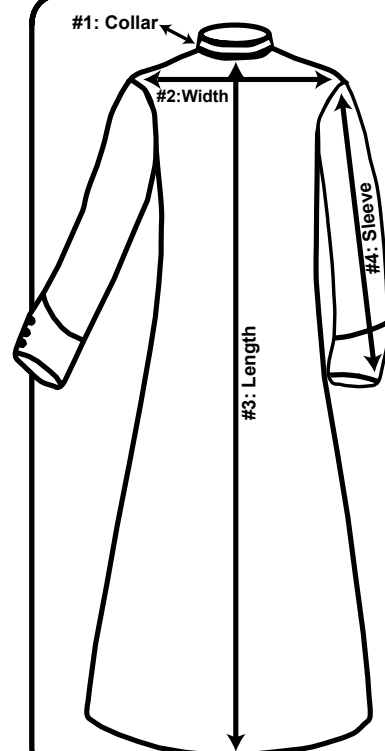

### Measurements for Vestment Orders:

Body Weight: \_\_\_\_\_ Body Height: \_\_\_\_\_ Pant Size: \_\_\_\_\_

#1: Collar: \_\_\_\_\_

-Measure around the *base* of the collar.

#2: Width: \_\_\_\_\_

-Measure across from shoulder-tip to shoulder-tip.

#3: Length: \_\_\_\_\_

-Measure from the bottom of the collar to the top of the heel.

#4: Sleeve: \_\_\_\_\_

-*Do not bend elbow and keep arm at side.*

Measure from the shoulder joint to the ball-joint of the wrist.